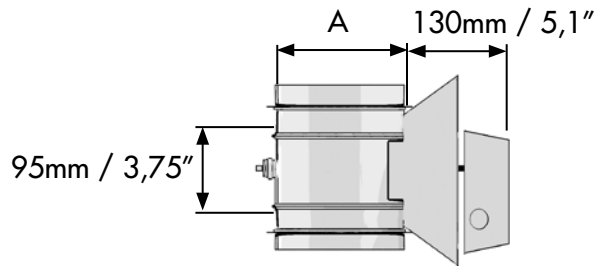

The MCC-05 is a sensor that measures the inductive field around an electric cable and sends the reading to a connected Local Controller. This sensor is typically used in welding applications where it is positioned on the welding machines grounding cable.

LS-12 – Light Sensor

The LS-12 is a light sensor that senses variation of light and sends the reading to a connected Local Controller. This sensor is typically used in low amperage welding applications <30Amp or gas welding applications.

PC-500 – Pressure Switch (emergency exhaust systems)

The PC-500 is a sensitive pressure switch that is installed in the duct system and indicates the positive pressure when an engine starts up. The PC-500 will engage the ICE-LC to open the motordriven damper MD- or the fan controller (PCU-1000 or OS-) to start the local or central fan.

MSR-24/2 – Micro Switch

The MSR-24/2 is a micro switch that is installed on the exhaust hose reels SER, MHR or MER. When the hose is lowered the MSR-24/2 will activate the opening of a MD- damper directly, or via an ICE-LC controller for automation in a system, or to start a local or central fan via a SA-24 fan starter.

MD – Motorised Damper

The MD are motorised dampers in various sizes that is controlled by the Local Controller. 24VAC supply, 8 seconds opening/closing time.

	A
MD-6"	Ø150mm/6"
MD-160	Ø160mm/6,25"
MD-200	Ø200mm/7,85"
MD-315	Ø315mm/12,4"
MD-400	Ø400mm/15,75"

S-100 – Switch box

The S-100 is a switch box fitting EA, KUA, Flex-Max and MSA extraction arms. 2 switches for light and fan/damper control and 10m cable.

SK-300 – Switch box

The SK-300 is a switch box fitting LM-2 and UK telescopic extraction arms with the plastic hood collar. 2 switches for light and fan/damper control. 3m spiral cable.

PLYMVENT®

England
Plymovent Ltd
Marley Way, Southam Road
Banbury, OX16 2RA, England
Tel: + 44 1295 25 93 11
Fax: + 44 1295 27 17 50
info@plymovent.ca

Canada
Plymovent Inc
24- 1200 Aerowood Dr
Mississauga, On L4W 2S7, Canada
Tel: +1 (905) 564-4748
Fax: +1 (905) 564-4609
info@plymovent.ca

Sales office
Plymovent AB
Kopparbergsgatan 2
SE-214 44 MALMÖ
SWEDEN
Tel: +46 40 30 31 30
Fax: +46 40 30 31 40
info@plymovent.se

USA
Plymovent Corp.
115 Melrich Road
Cranbury, New Jersey 08512, USA
Tel: + 1 609 395 3500
Fax: + 1 609 655 0919
info@plymovent.com

PlymoVent representative